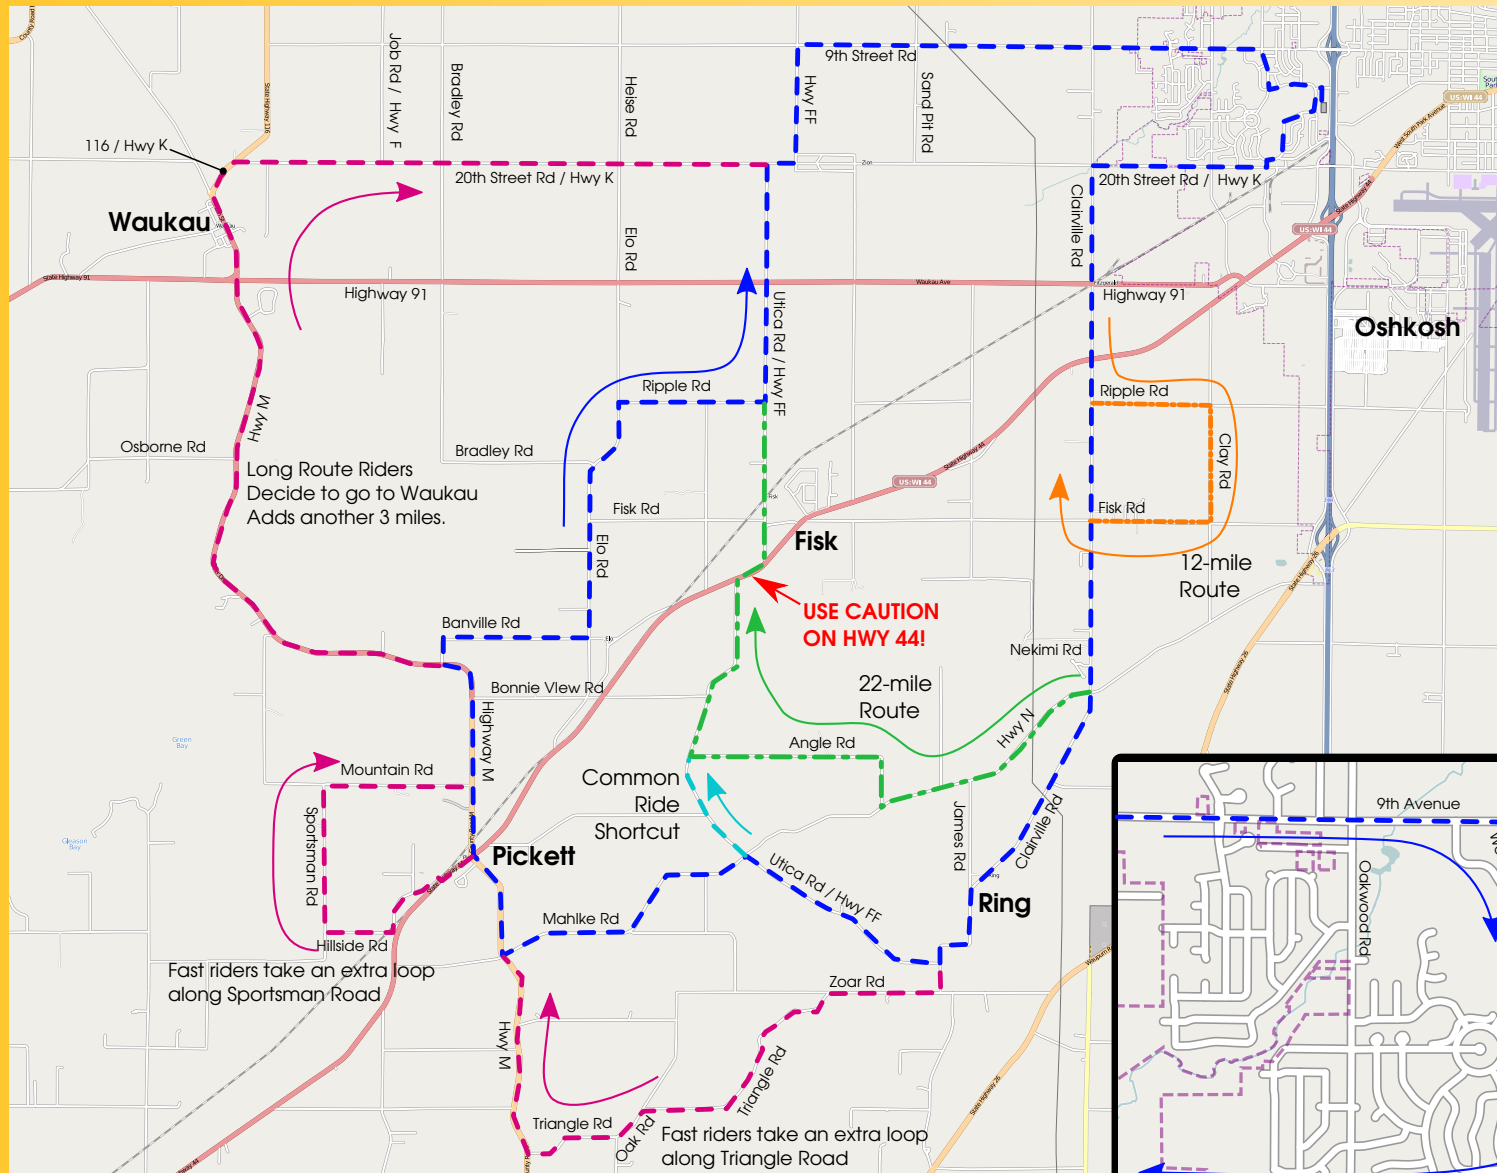

# Wednesday Night Ride Maps

See <http://www.oshkoshcyclingclub.com/localrides.html#wednesday> for more info.

## Legend

- 30-mile (Blue) Normal Route
- 12-mile (Orange) Normal Route
- 22-mile (Green) Normal Route
- Extra (Purple) Long Route

### Important Phone Numbers

Wheel & Sprocket	(920) 232-0900
Oshkosh YMCA	(920) 236-3380
Emergencies	911

Revised 5/14/2011