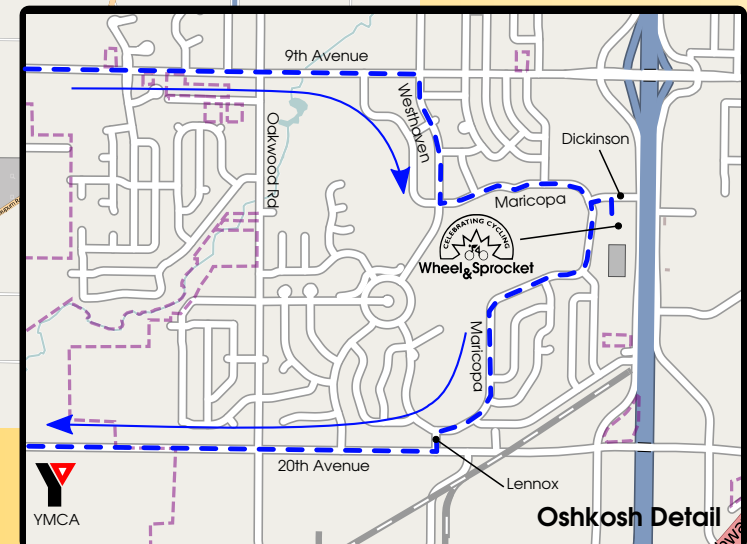

# Wednesday Night Ride Maps

See <http://www.oshkoshcyclingclub.com/localrides.html#wednesday> for more info.

## Legend

- 30-mile (Blue) Normal Route
- 12-mile (Orange) Normal Route
- 22-mile (Green) Normal Route
- Extra (Purple) Long Route

### Important Phone Numbers

Wheel & Sprocket	(920) 232-0900
Oshkosh YMCA	(920) 236-3380
Emergencies	911

Revised 5/14/2011