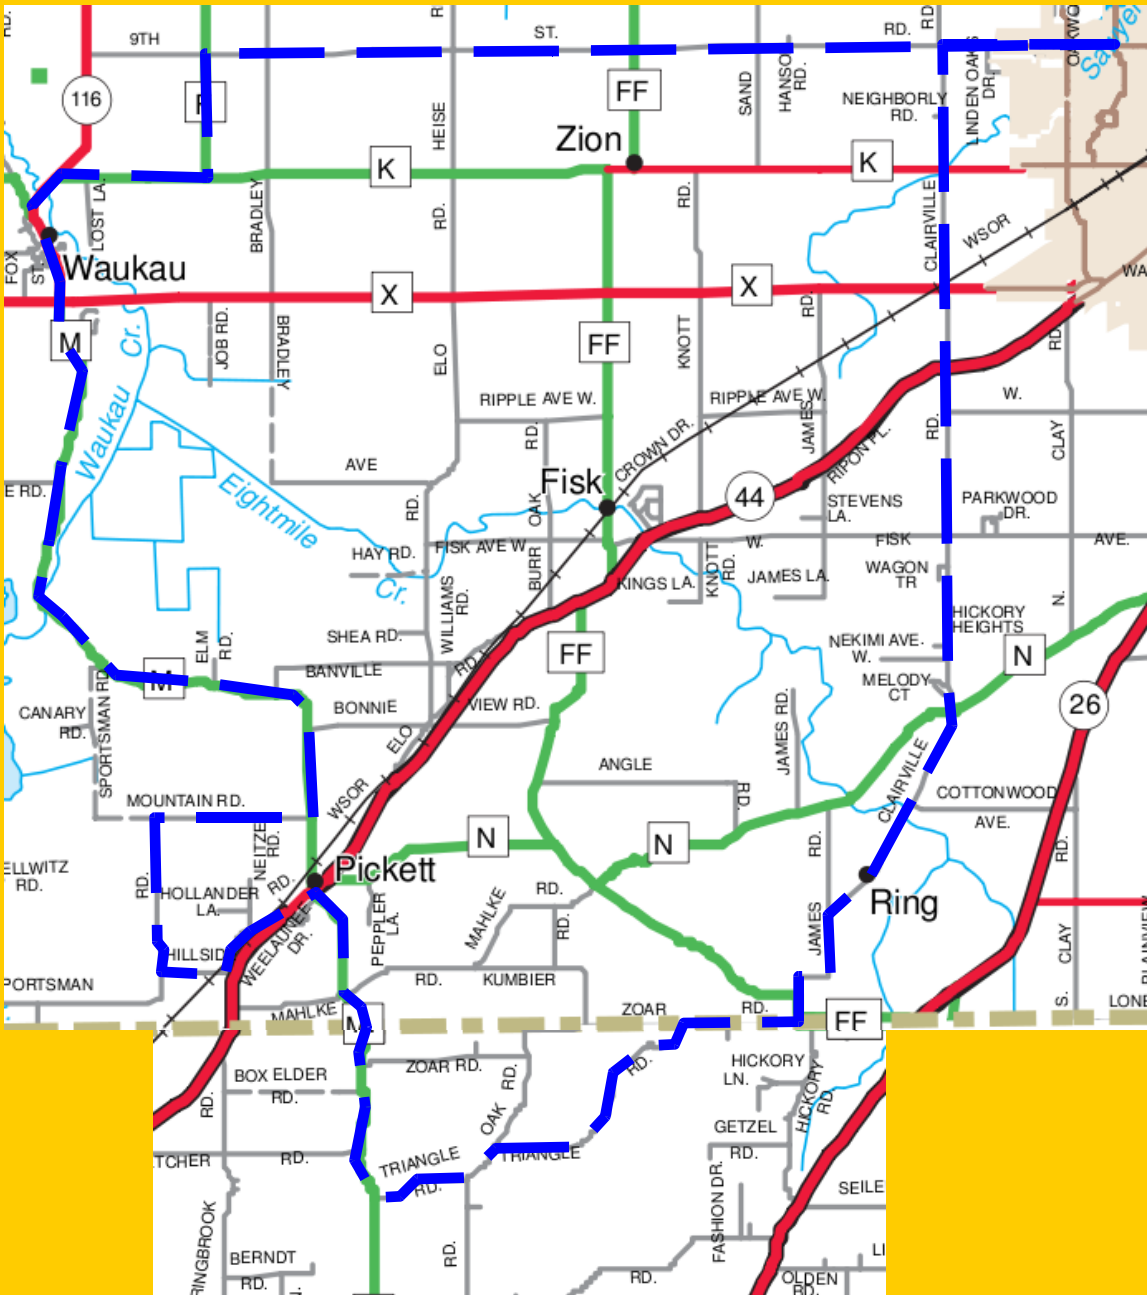

South / Clairville-Waukau Route

- Starting at Good Shepherd (0.0 mi), head east on 9th Avenue.
- Turn left on Clairville Rd (at 1.5 mi).
- Clairville becomes James Rd (at 9.0 mi).
- Turn right on Zoar Rd. (at 10.2 mi).
- Turn left on Triangle Rd (at 11.1 mi).
- Continue left on Triangle Rd (at 13.2 mi).
- Turn right on Hwy M (at 14.4 mi).
- Turn left on Hwy 44 (at 17.1 mi).
- Turn right on Hillside Rd (at 17.4 mi).
- Continue right on Hillside Rd (at 18.1 mi).
- Turn right on Sportsman Rd (at 18.7 mi).
- Turn right on Mountain Rd (at 20.0 mi).
- Turn left on Hwy M (at 21.2 mi).
- Turn right on Hwy K (at 28.4 mi).
- Turn left on Hwy F (at 29.6 mi).
- Turn right on 9th (at 30.6 mi).
- Turn right into the church parking lot (at 38.2 mi).